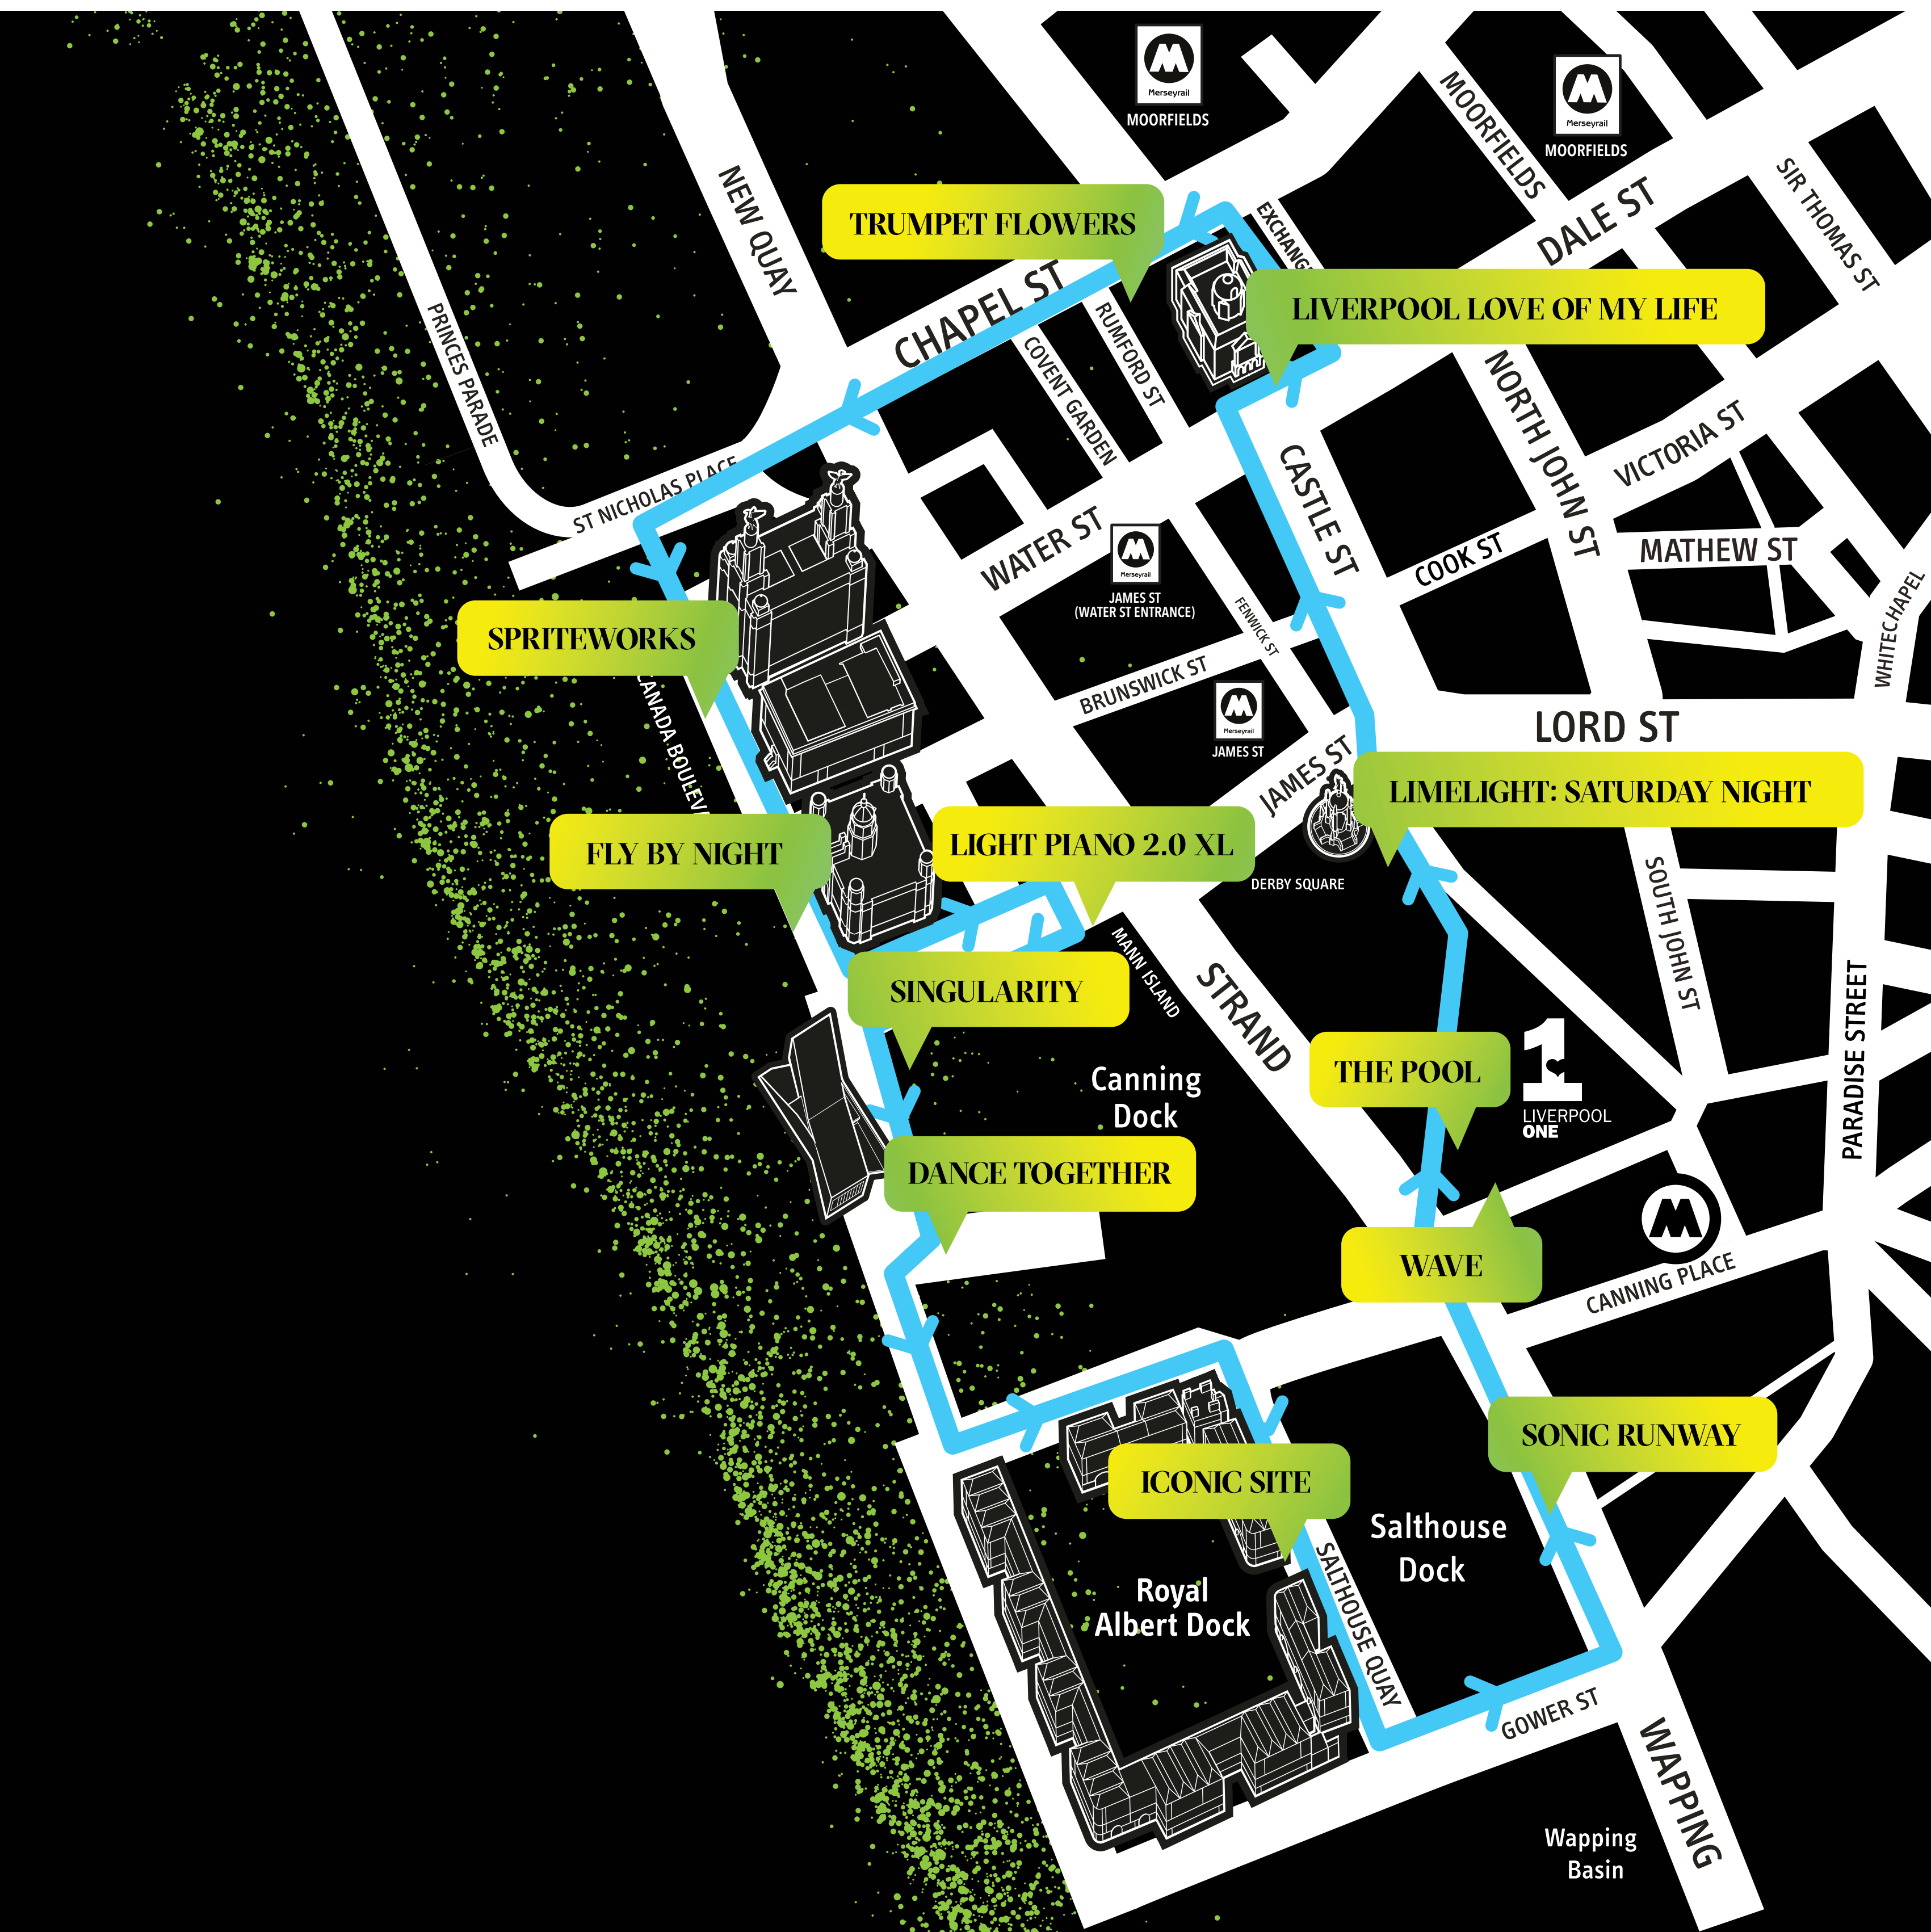

#RIVEROFLIGHT

RIVER OF LIGHT TRAIL

VISITLIVERPOOL.COM / RIVEROFLIGHT

Supported by
**ARTS COUNCIL
ENGLAND**

Culture
LIVERPOOL

VISIT
LIVERPOOL