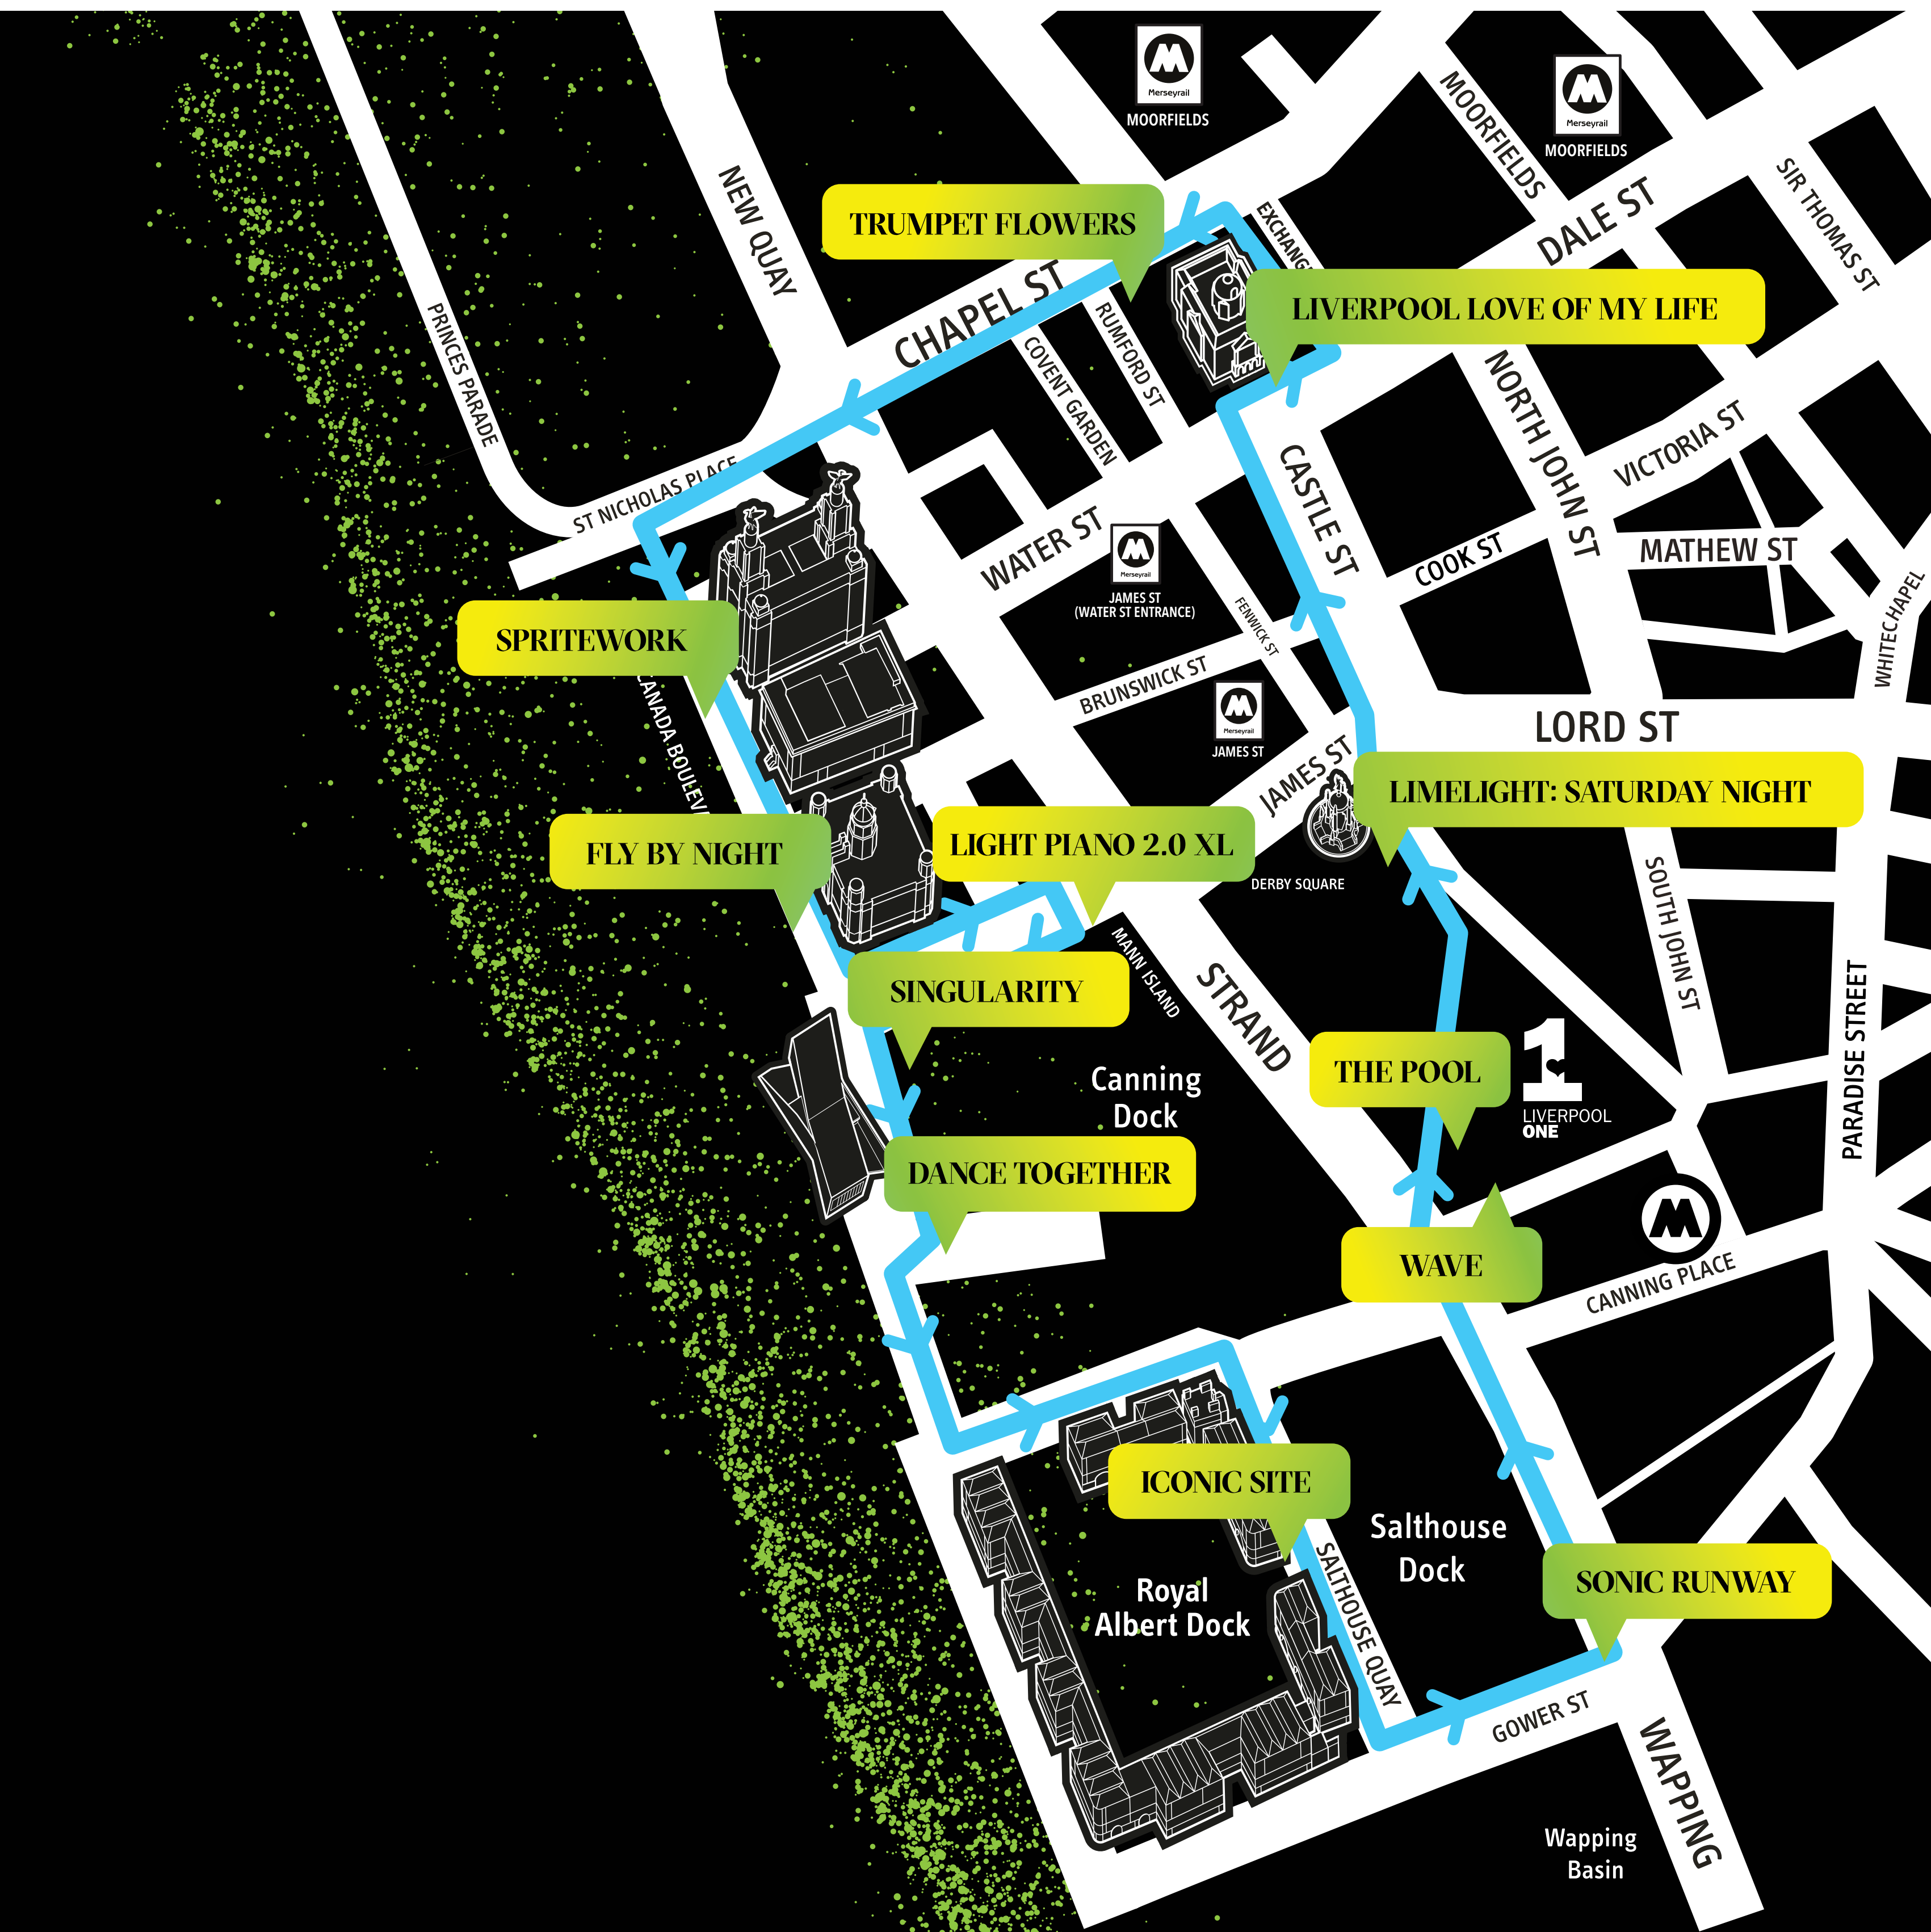

#RIVEROFLIGHT

# RIVER OF LIGHT TRAIL

VISITLIVERPOOL.COM / RIVEROFLIGHT

STAY SAFE

Supported by  
ARTS COUNCIL  
ENGLAND

Culture  
LIVERPOOL

VISIT  
LIVERPOOL