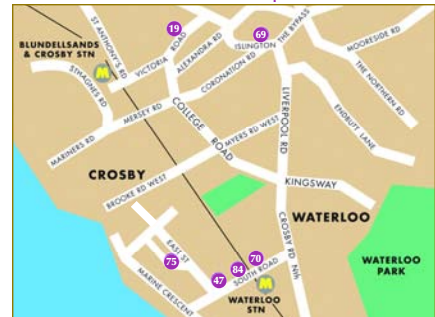

**LIVERPOOL REAL ALE PUBS MAP**  
 Map A  
 see below for Map B, C and D

**CAMRA LIVERPOOL & DISTRICTS**

## WEST DERBY - WALTON - BOOTLE Map B

- 37 Halton Castle
- 48 Merton
- 50 Navigator
- 54 Picturedrome
- 58 Prince Leopold
- 61 Raven
- 73 Thos Frost
- 79 Wild Rose

- Merseyrail
- 1 SANDHILLS
- 2 BANKHALL
- 3 ORIEL RD
- 4 NEW STRAND
- 5 KIRKDALE
- 6 RICE LANE

## SOUTH LIVERPOOL Map D

- 2 Albert
- 7 Black Bull
- 13 Childwall Abbey
- 14 Childwall Fiveways
- 16 County Court
- 20 Derby Arms
- 22 Dovedale Towers
- 24 Edinburgh
- 31 Fulwood Arms
- 32 Gardeners Arms
- 36 Halfway House
- 41 Kelly's Dispensary
- 59 Pub in the Park
- 68 Stables (closed)
- 71 Storrsdale
- 77 White Horse
- 81 Willow Bank

## WATERLOO - CROSBY Map C

- 69 Stamps
- 19 Crows Nest
- 70 Stamps Too
- 47 Marine
- 75 Volunteer Canteen
- 84 Old Bank South Road

Old Bank